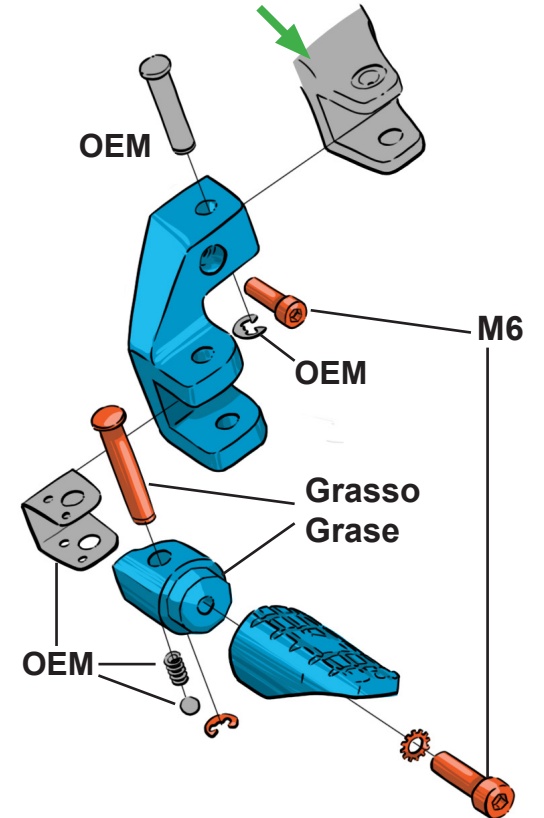

EN Remove the original footrests, then fit the comfort kit following the diagram shown, tightening the M6 screws to 7.5N.m. (5.5 ft/lb)

IT Rimuovere le pedane originali, dunque montare il kit comfort seguendo lo schema indicato, serrando le viti M6 a 7.5N.m.